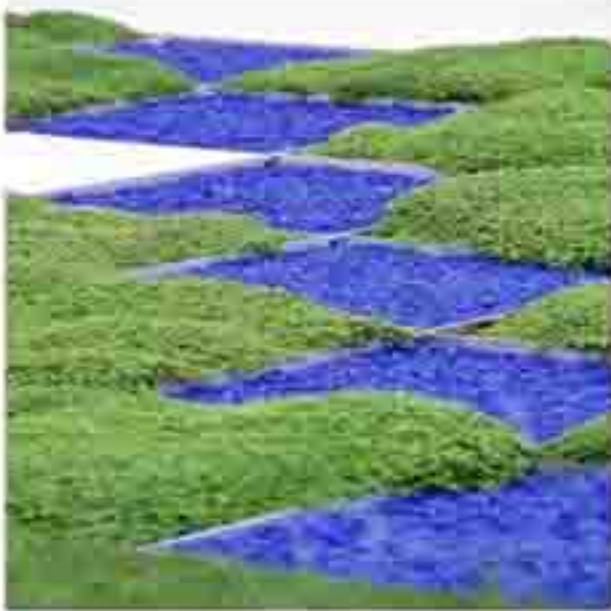

Uses limited only by your Imagination

- 1) Permanent Landscape Mulch that never fades or needs replacing. Glass Mulch is a unique alternative to traditional bark or gravel mulches.
- 2) Arts & Crafts uses: Aquariums, Terrariums, Flower arrangements, Picture frame borders, and more.
- 3) Driveways, Parking lots, Walkways, Garden paths, Paver stone sand,
- 4) Aggregate Mix in Concrete Countertops, Terrazzo tile.
- 5) Non skid & reflective Paint applications.
- 6) Decorative stone in fountains, birdbaths.
- 7) A natural deterrent to Slugs when used around the Garden, slugs do not like going over glass.

Coverage: Approx. 6 sq. ft. 1" thick per 50#

Made from 100% Post Consumer Glass. Washed, Dried, & Graded. Environmentally friendly, Green landscaping.

**SUNSTONE**

**Distributed by:**

**ANDELA**  
Products, Ltd.  
PREMIUM COLORED AGGREGATES

**SUNSTONE**

**A Decorative Gem-Like Glass Stone**  
**Washed & Sanitary**  
**Safe To Handle & Walk On**

Approved Uses including:  
Landscaping, Aquariums, Garden Paths, Fountain & Planter Mulch, Arts & Crafts